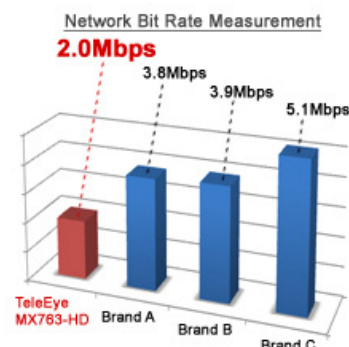

TeleEye

Wider View and Superb Video Quality

MX763-HD records HD video with a wide screen aspect ratio of 16:9. The wide screen format offers 33% more viewing area than traditional analog cameras. It provides a wider coverage and greatly reduces blind spots in the surveillance system.

TeleEye iView
Mobile Monitoring Solution

Complete End-to-end HD Video Management Solution

TeleEye MX763-HD forms a part of our complete end-to-end HD video surveillance solution by working with sureREC HD video recorder and sureSIGHT integrated video management solution. The powerful sureREC software also supports video recording in HD resolution for up to 64 TeleEye MX cameras. The whole TeleEye HD surveillance solution gives our customers peace-of-mind and they do not need to be concerned about the compatibility of various modules coming from different vendors.

Remark:

Network bit rate measurement was based on live video streaming of 720p (1280 x 720 pixels) at 30fps. The above measurement and screen captures quoted are from the evaluation report prepared by the award organizer.