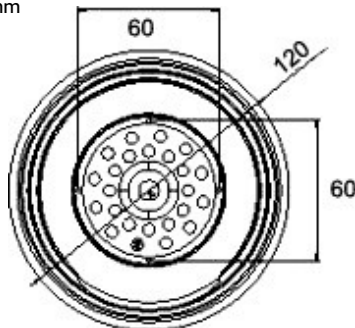

Features

- Resolution: 540 TV lines
- f=3.6mm
- Day / Night 0.1 / 0.0 Lux
- 36 IR LEDs / ~20m IR Range
- IP66 Weather Proof Standard

Specifications

MODEL	DF295	
PICK UP DEVICE	1/3" Sony CCD	
TOTAL PIXELS	PAL: 752 (H) x 582 (V)	NTSC: 768 (H) x 494 (V)
HORIZONTAL RESOLUTION	540 TVL	
LENS	3.6mm	
VIEW ANGLE (HORIZONTAL)	68°	
MIN. ILLUMINATION	0.1 Lux / F1.2 (IR OFF) 0.0 Lux (IR ON)	
IR LED / EFFECTIVE RANGE	36 infrared LEDs / ~20m	
WEATHER PROOF STANDARD	IP66	
ELECTRONIC SHUTTER	PAL: 1/50 ~ 1 / 100,000 sec	NTSC: 1/60 ~ 1 / 100,000 sec
ELECTRONIC SHUTTER CONTROL	Built-in	
S / N RATIO	More than 48dB (AGC OFF)	
WHITE BALANCE	Auto	
VIDEO OUTPUT CONNECTOR	1.0Vp-p (75W , composite)	
AUTO GAIN CONTROL	Yes	
NOISE REDUCTION	Auto	
POWER SOURCE	12V DC / 200 mA (IR OFF) 500 mA (IR ON)	
OPERATING TEMPERATURE	-20° ~ +50°	
NET WEIGHT (G)	820	
DIMENSION	120mm diameter x 85 (H) mm	

Dimensions

Unit: mm

TeleEye Group

China Croatia Hong Kong Macau Mauritius
Philippines Singapore South Africa U.K. Sri Lanka

Design and specifications are subject to change without prior notice. Copyright © 2011 Signal Communications Limited. TeleEye is a trademark of Signal Communications Limited and is registered in China, European Community, Hong Kong, U.S. and other countries. All other trademarks are the property of their respective owners.