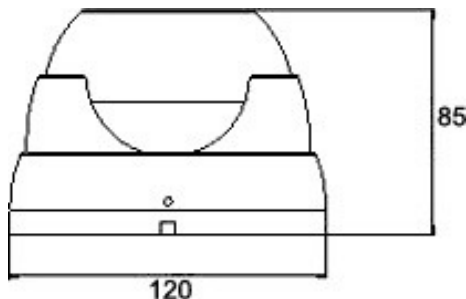

Features

- Resolution: 540 TV lines
- f=3.6mm
- Day / Night 0.1 / 0.0 Lux
- 36 IR LEDs / ~20m IR Range
- IP66 Weather Proof Standard

Specifications

MODEL	DF295	
PICK UP DEVICE	1/3" Sony CCD	
TOTAL PIXELS	PAL: 752 (H) x 582 (V)	NTSC: 768 (H) x 494 (V)
HORIZONTAL RESOLUTION	540 TVL	
LENS	3.6mm	
VIEW ANGLE (HORIZONTAL)	68°	
MIN. ILLUMINATION	0.1 Lux / F1.2 (IR OFF) 0.0 Lux (IR ON)	
IR LED / EFFECTIVE RANGE	36 infrared LEDs / ~20m	
WEATHER PROOF STANDARD	IP66	
ELECTRONIC SHUTTER	PAL: 1/50 ~ 1 / 100,000 sec	NTSC: 1/60 ~ 1 / 100,000 sec
ELECTRONIC SHUTTER CONTROL	Built-in	
S / N RATIO	More than 48dB (AGC OFF)	
WHITE BALANCE	Auto	
VIDEO OUTPUT CONNECTOR	1.0Vp-p (75W , composite)	
AUTO GAIN CONTROL	Yes	
NOISE REDUCTION	Auto	
POWER SOURCE	12V DC / 200 mA (IR OFF) 500 mA (IR ON)	
OPERATING TEMPERATURE	-20° ~ +50°	
NET WEIGHT (G)	820	
DIMENSION	120mm diameter x 85 (H) mm	

Dimensions

Unit: mm

TeleEye Group

China Croatia Hong Kong Macau Mauritius
Philippines Singapore South Africa U.K. Sri Lanka

Design and specifications are subject to change without prior notice. Copyright © 2011 Signal Communications Limited. TeleEye is a trademark of Signal Communications Limited and is registered in China, European Community, Hong Kong, U.S. and other countries. All other trademarks are the property of their respective owners.