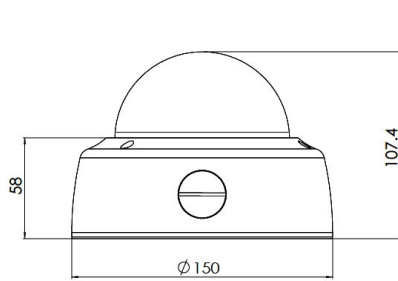

DF263 / DF266 / DF267